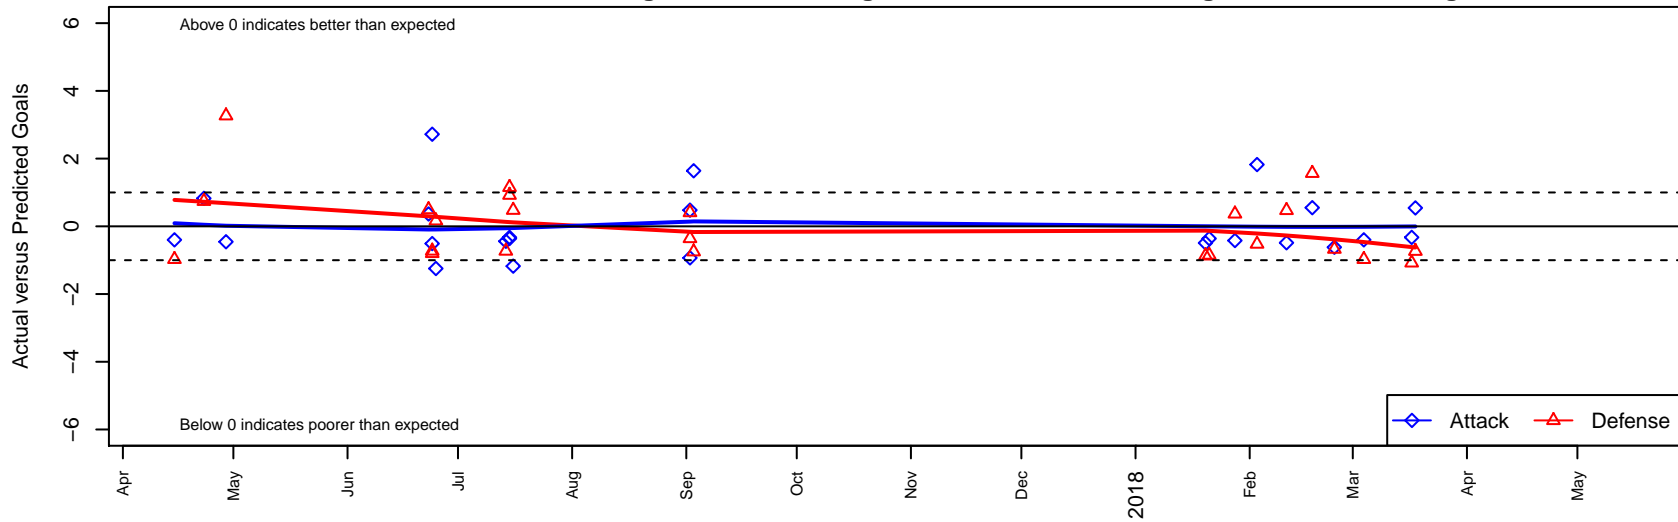

# THUSC Steel B01

Tualatin Hills United SC  
 Beaverton, OR  
 B01 total strength=1424  
 attack=8.15 defense=9.25  
 spr league = PTT Win B01 Premier

alt names used:  
 THUSC STEEL (OR)  
 THUSC STEEL  
 THUSC Steel  
 THUSC 01B Steel

Venues played:  
 2016 OYS State Cup B01  
 2017 Clash At the Border Gold/Silver/Bronze  
 2017 Beaverton Cup U17 Gold  
 2017 SX Cup U17/18 Metro – Tier 2 U17  
 2017 PTT Winter B01 Premier

**THUSC Steel B01**  
 Dots are actual minus expected GF (blue circles) and GA (red triangles).  
 Blue line is smoothed change in attack strength. Red is smoothed change in defense strength.

**attack and defense variance (black dot)  
relative to other teams  
and top 10 in region**

**attack and defense rating  
relative to others at age  
and all opponents in last 13 months**

**Performance relative to 13 month average**