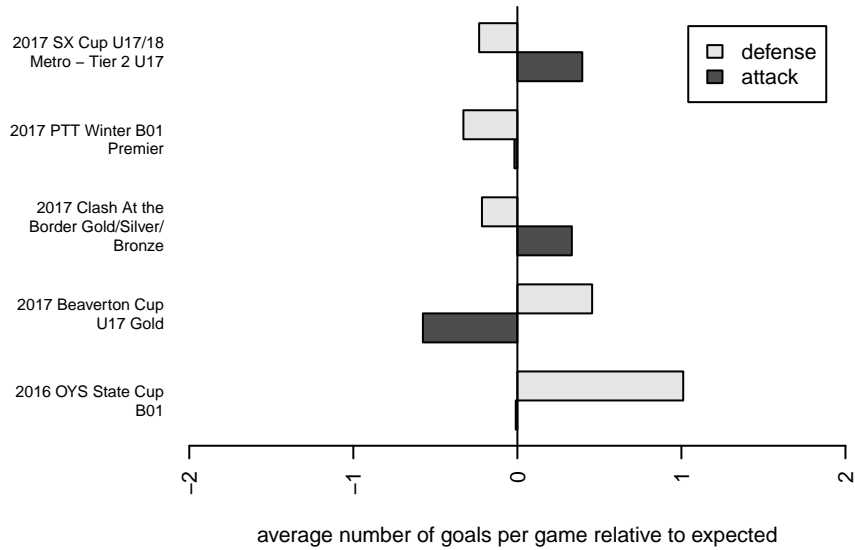

Venues played:  
 2016 OYS State Cup B01  
 2017 Clash At the Border Gold/Silver/Bronze  
 2017 Beaverton Cup U17 Gold  
 2017 SX Cup U17/18 Metro – Tier 2 U17  
 2017 PTT Winter B01 Premier

**THUSC Steel B01**  
 Dots are actual minus expected GF (blue circles) and GA (red triangles).  
 Blue line is smoothed change in attack strength. Red is smoothed change in defense strength.

**attack and defense variance (black dot)  
relative to other teams  
and top 10 in region**

**attack and defense rating  
relative to others at age  
and all opponents in last 13 months**

**Performance relative to 13 month average**